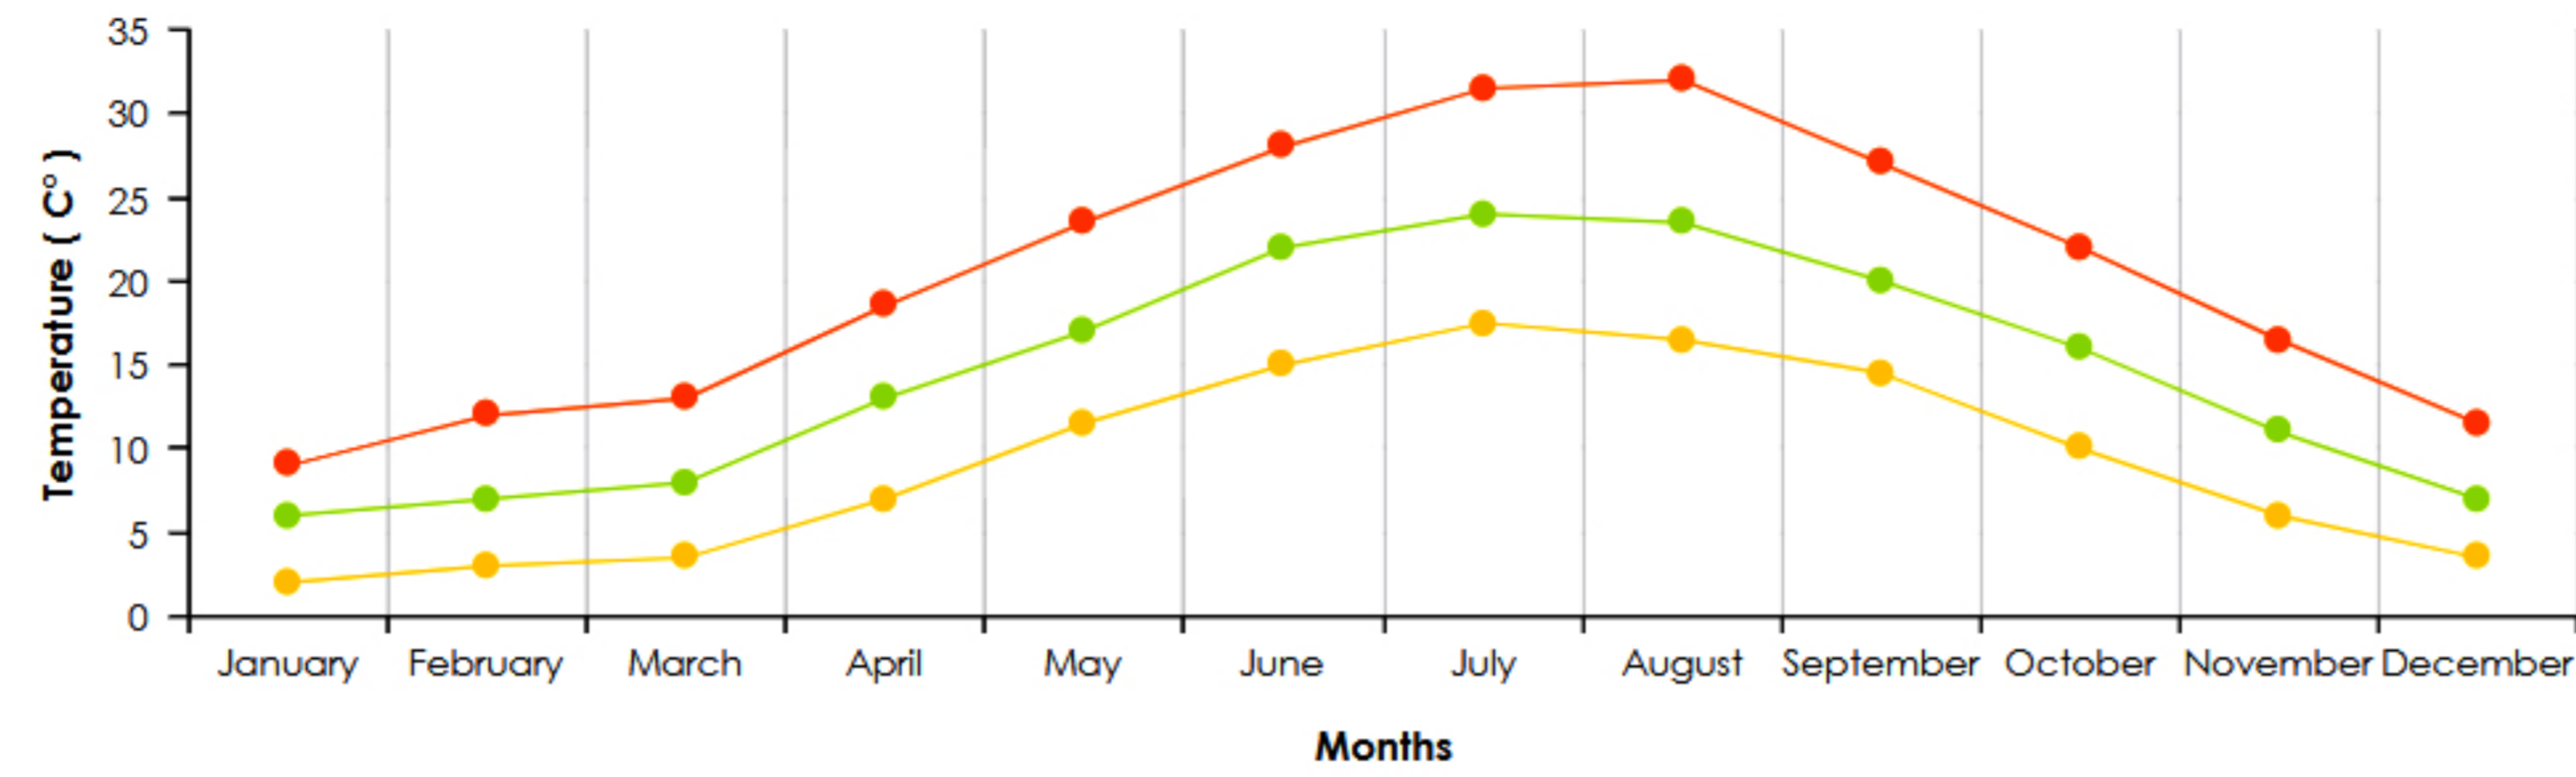

— Average Maximum Temperature — Average Minimum Temperature — Average Temperature

The province's annual average temperature (14.6°C) is higher than Turkey's average (13.1°C).

44.9% of Bursa area is covered by forests.

The number of public library users per thousand people is 117. It has been lower than the country average.

Osmangazi
District Population : 862.516

The average length of stay in touristic establishments was 1.8 days in Bursa which stands out with its history, nature and winter tourism. This figure was 2.7 days in Turkey. The average length of stay of foreign tourists was 2.1

The population density is 273 people per square km in Bursa, whereas this number is 102 people in Turkey.

The occupancy rate of tourism operation licensed establishments is 39.7%.

Unemployment rate is 66%. Employment rate is 48%.

Ranks 9th in total number of arrivals to touristic establishments in Turkey.

Ranks 8th in number of arrivals of citizens to touristic establishments in Turkey.