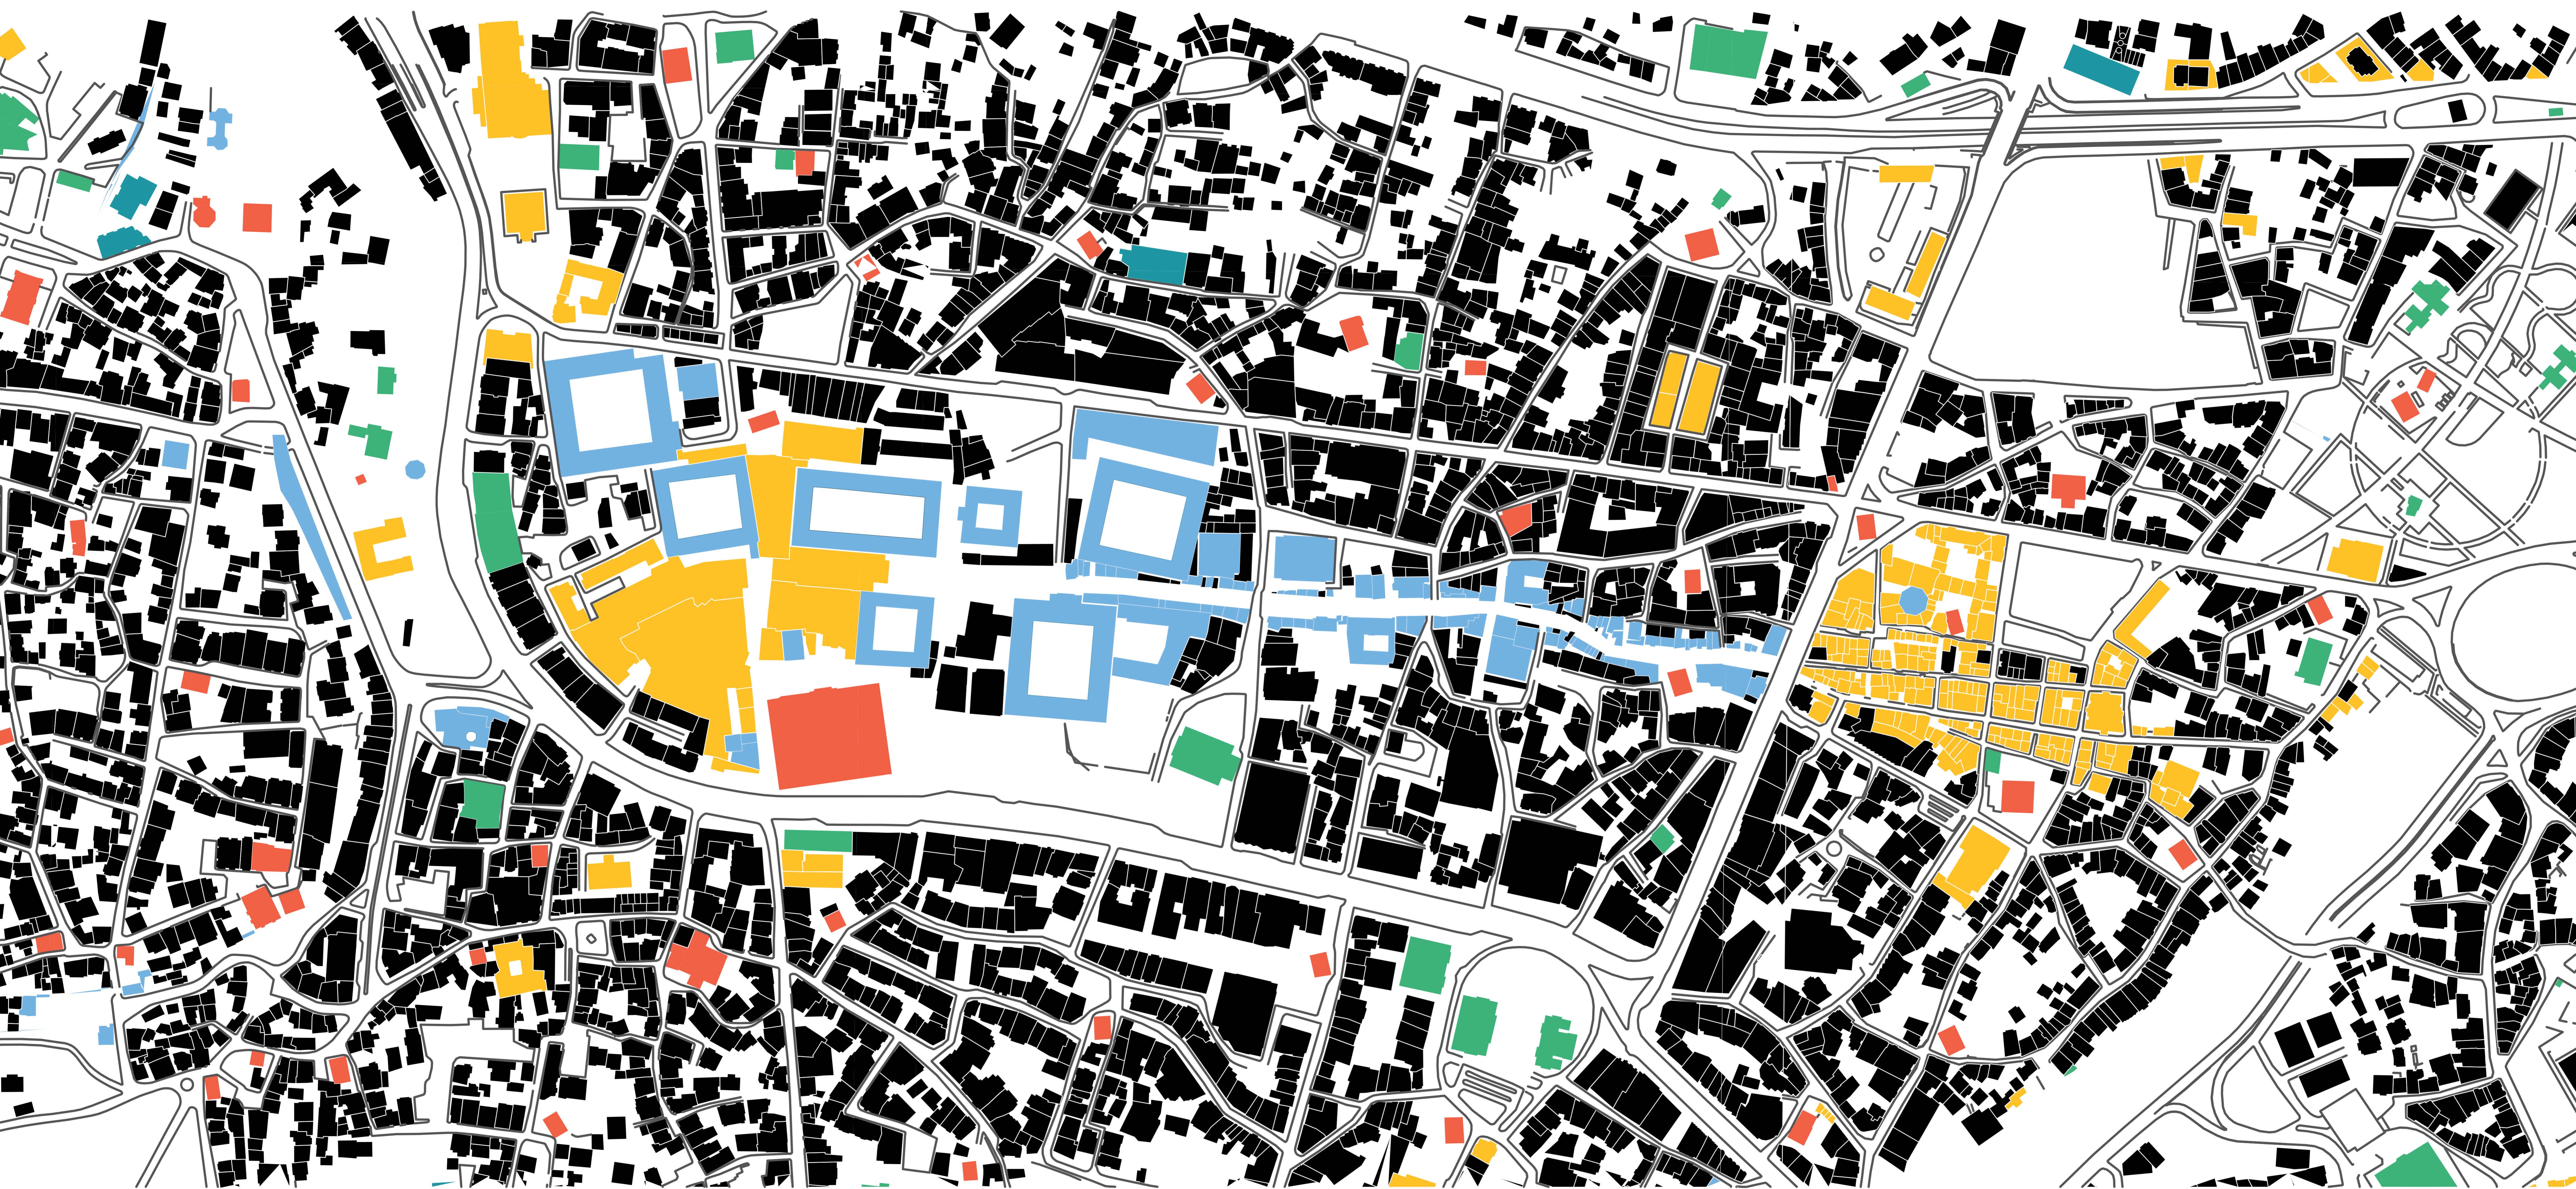

# SOCIAL AND ECONOMIC STRUCTURE

- USER PROFILE
- DEMOGRAPHIC FACTS AND FIGURES
- SECTORAL PROFILE

SITE ANALYSIS GROUP 5

MEHMET AKÇAKOCA-YAŞAR ALP ÖZTÜRK-BERGE BURCU BAYRAK-CANSIN YALÇIN

DEMOGRAPHIC FACTS AND FIGURES - SOCIAL AND ECONOMIC STRUCTURE

DAY and NIGHT USAGE

TEMPORARY and PERMANENT  
COMMERCIAL AREAS

PERMANENT and NIGHTTIME  
COMMERCIAL AREA

PERMANENT and DAYTIME  
COMMERCIAL AREA

TEMPORARY and DAYTIME  
COMMERCIAL AREA

SECTORAL PROFILE

RESTAURANTS-CAFES-BARS

# MARMARA DENİZİ

-  AGRICULTURE
-  INDUSTRY
-  TEXTILE
-  AUTOMOTIVE
-  MINING
-  FISHERY
-  WINTER TOURISM
-  LIVESTOCK
-  GRAPERY
-  AIRPORT
-  HARBOR
-  OSMANGAZI BRIDGE