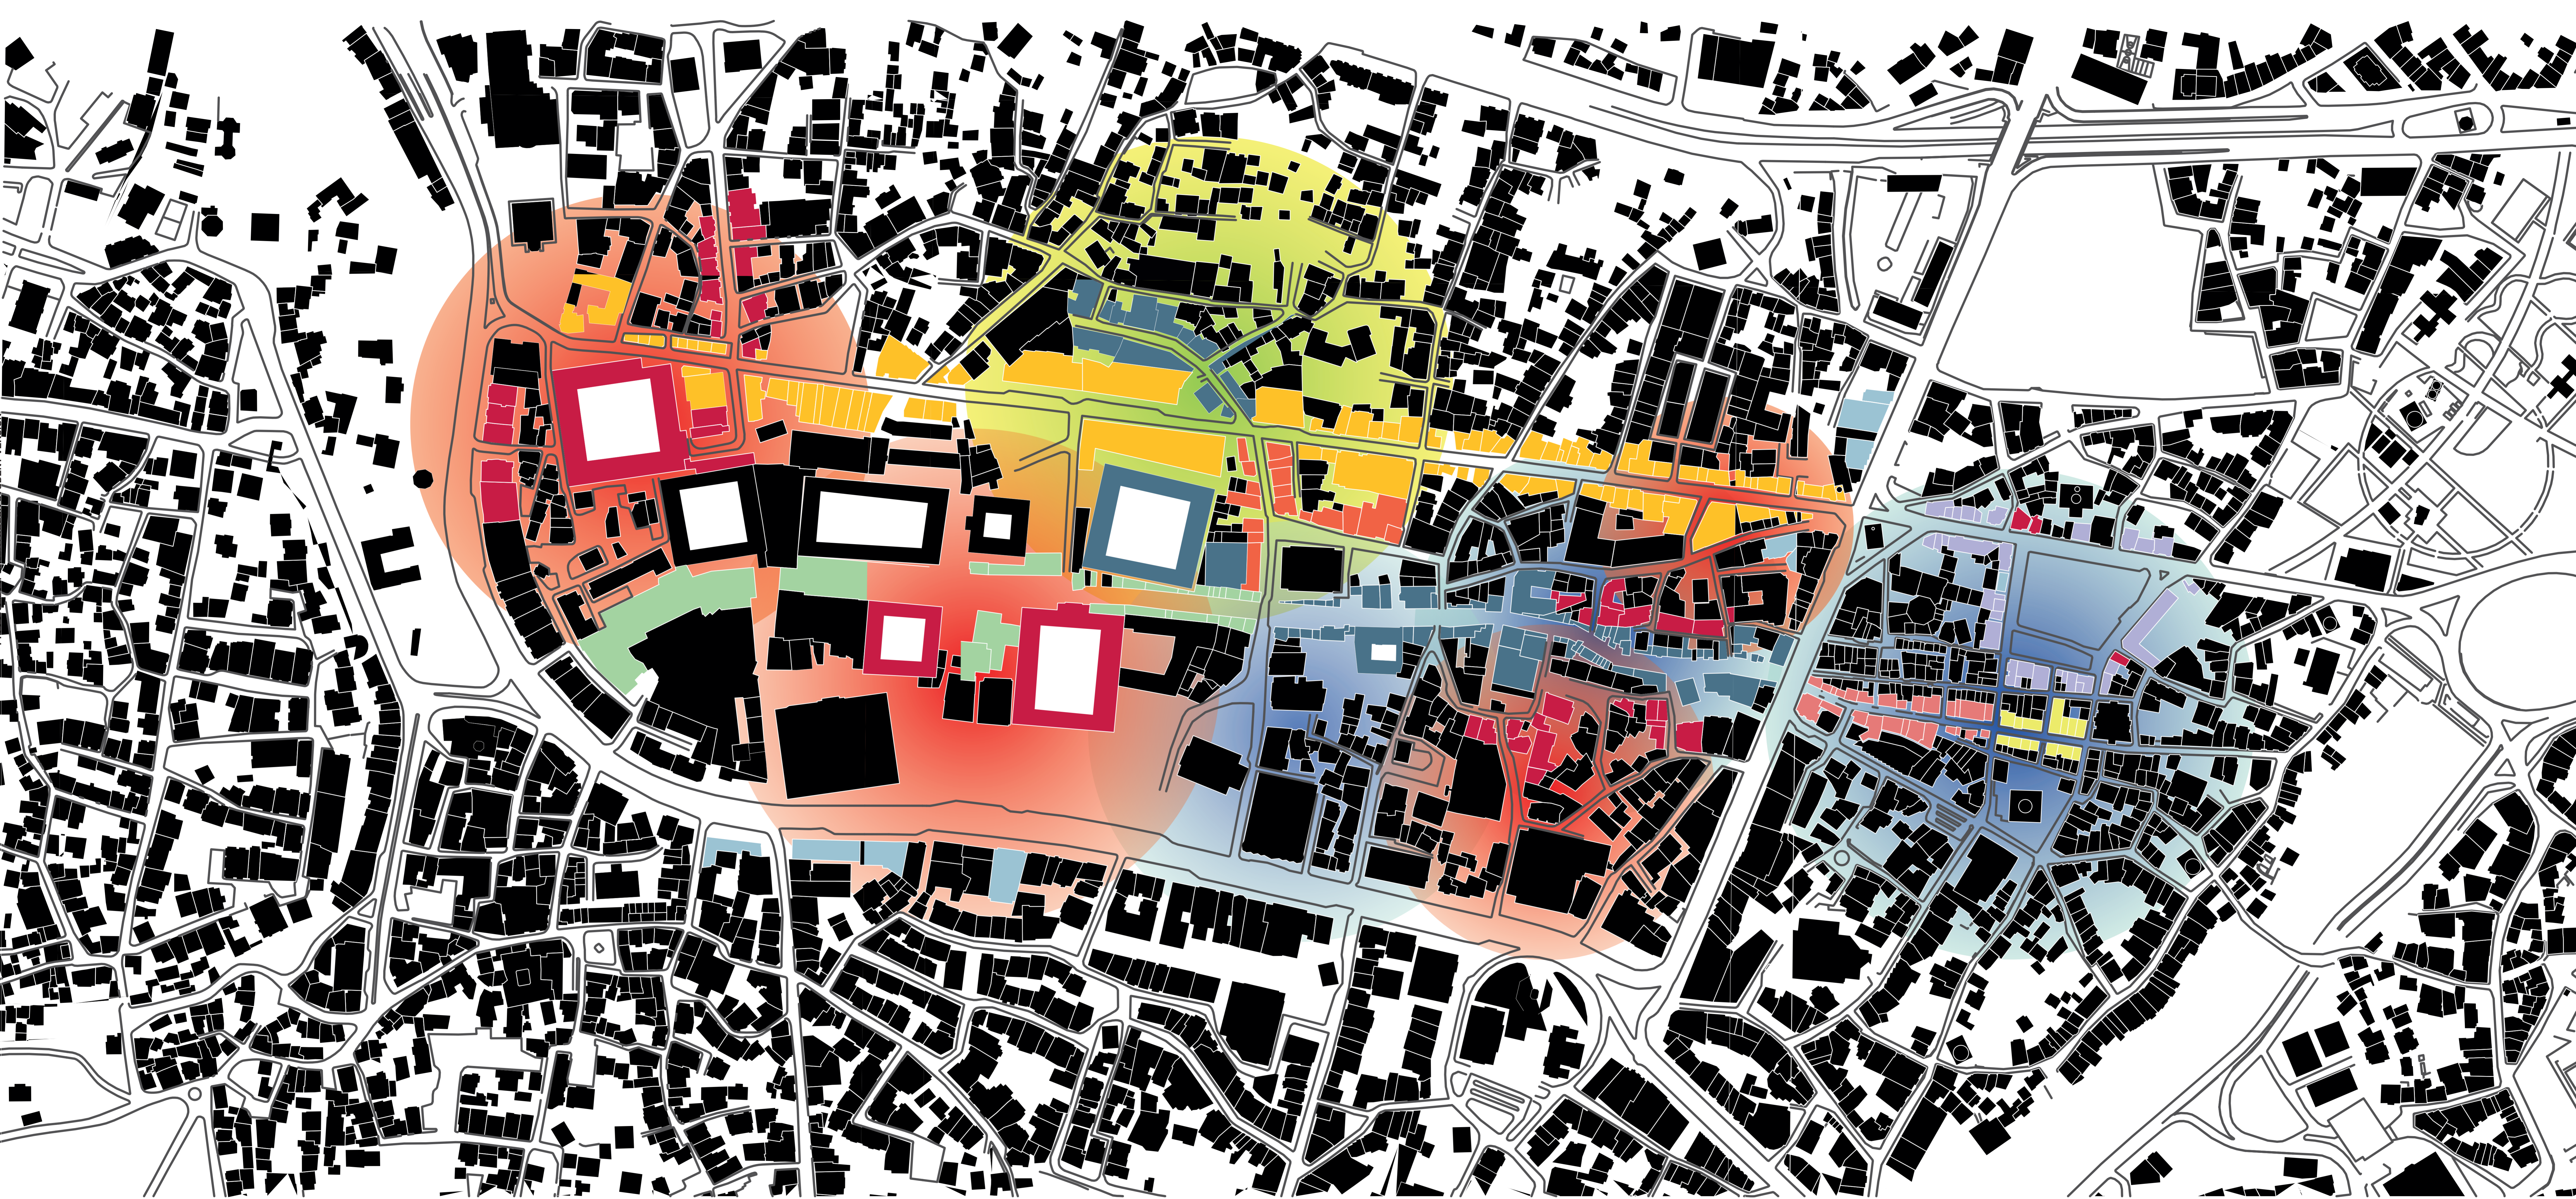

# SOCIAL AND ECONOMIC STRUCTURE

- USER PROFILE
- DEMOGRAPHIC FACTS AND FIGURES
- SECTORAL PROFILE

SITE ANALYSIS GROUP 5

MEHMET AKÇAKOCA-YAŞAR ALP ÖZTÜRK-BERGE BURCU BAYRAK-CANSIN YALÇIN

DEMOGRAPHIC FACTS AND FIGURES - SOCIAL AND ECONOMIC STRUCTURE

HISTORICAL BUILDINGS

COMMERCIAL BUILDINGS

RELIGIOUS BUILDINGS

ADMINISTRATIVE BUILDINGS

EDUCATION BUILDINGS

 SECTORAL PROFILE

- |  |   |   |  |   |
|--|---|---|--|---|
|  TOWEL SHOPS            |  HOTELS    |  JEWELLERY BAZAAR          |  FABRIC-TEXTILE SHOPS |  KNIFE SHOPS |
|  RESTAURANTS-CAFES-BARS |  MIX USAGE |  HOUSEHOLD FURNITURE SHOPS |  IRON SMITH SHOPS     |  FOOD BAZAAR |

DAY and NIGHT USAGE

TEMPORARY and PERMANENT  
COMMERCIAL AREAS

PERMANENT and NIGHTTIME  
COMMERCIAL AREA

PERMANENT and DAYTIME  
COMMERCIAL AREA

TEMPORARY and DAYTIME  
COMMERCIAL AREA

SECTORAL PROFILE

RESTAURANTS-CAFES-BARS

# MARMARA DENİZİ

-  AGRICULTURE
-  INDUSTRY
-  TEXTILE
-  AUTOMOTIVE
-  MINING
-  FISHERY
-  WINTER TOURISM
-  LIVESTOCK
-  GRAPERY
-  AIRPORT
-  HARBOR
-  OSMANGAZI BRIDGE